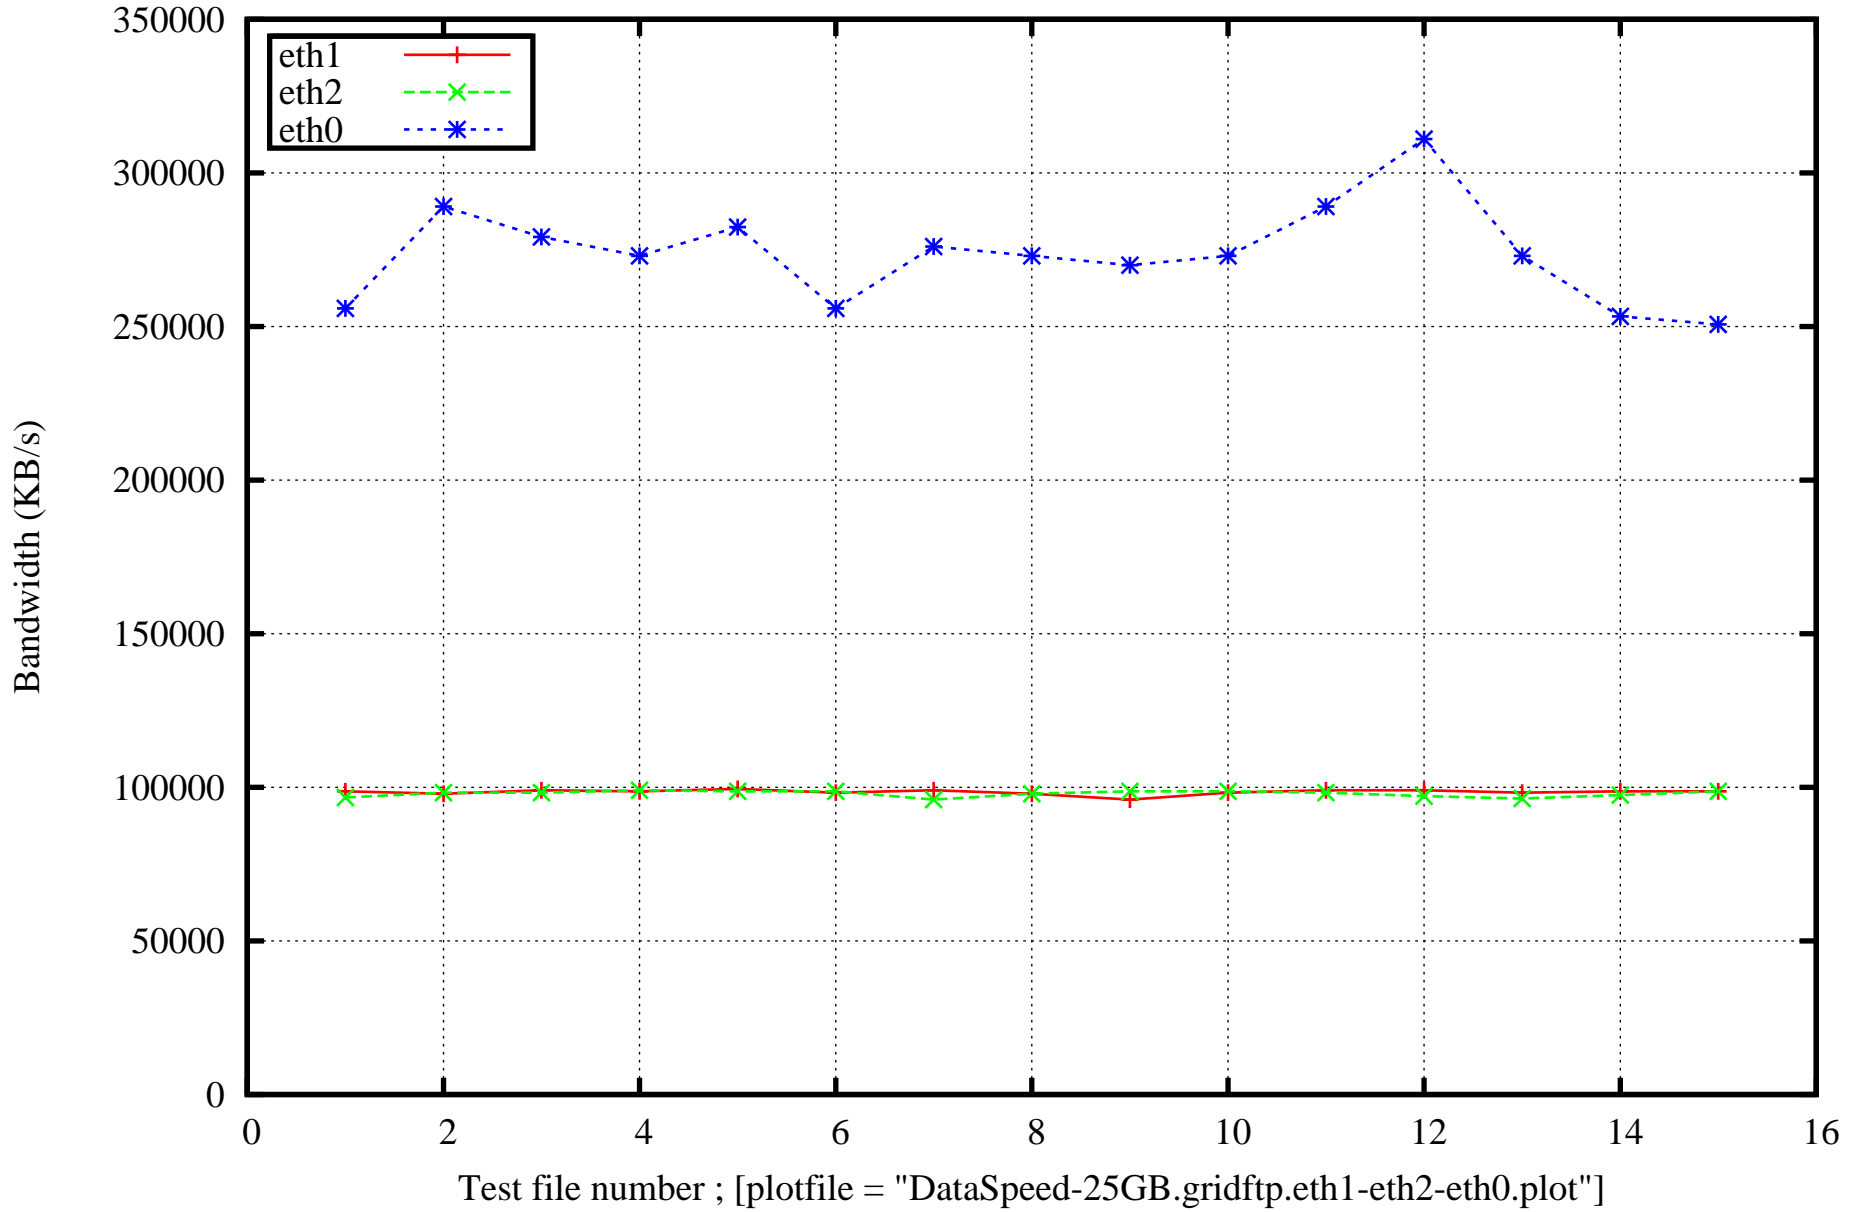

Data Transfer Speed. Data Size 25 GB. GridFTP. eth1 eth2 eth0

15/11/14 00:23