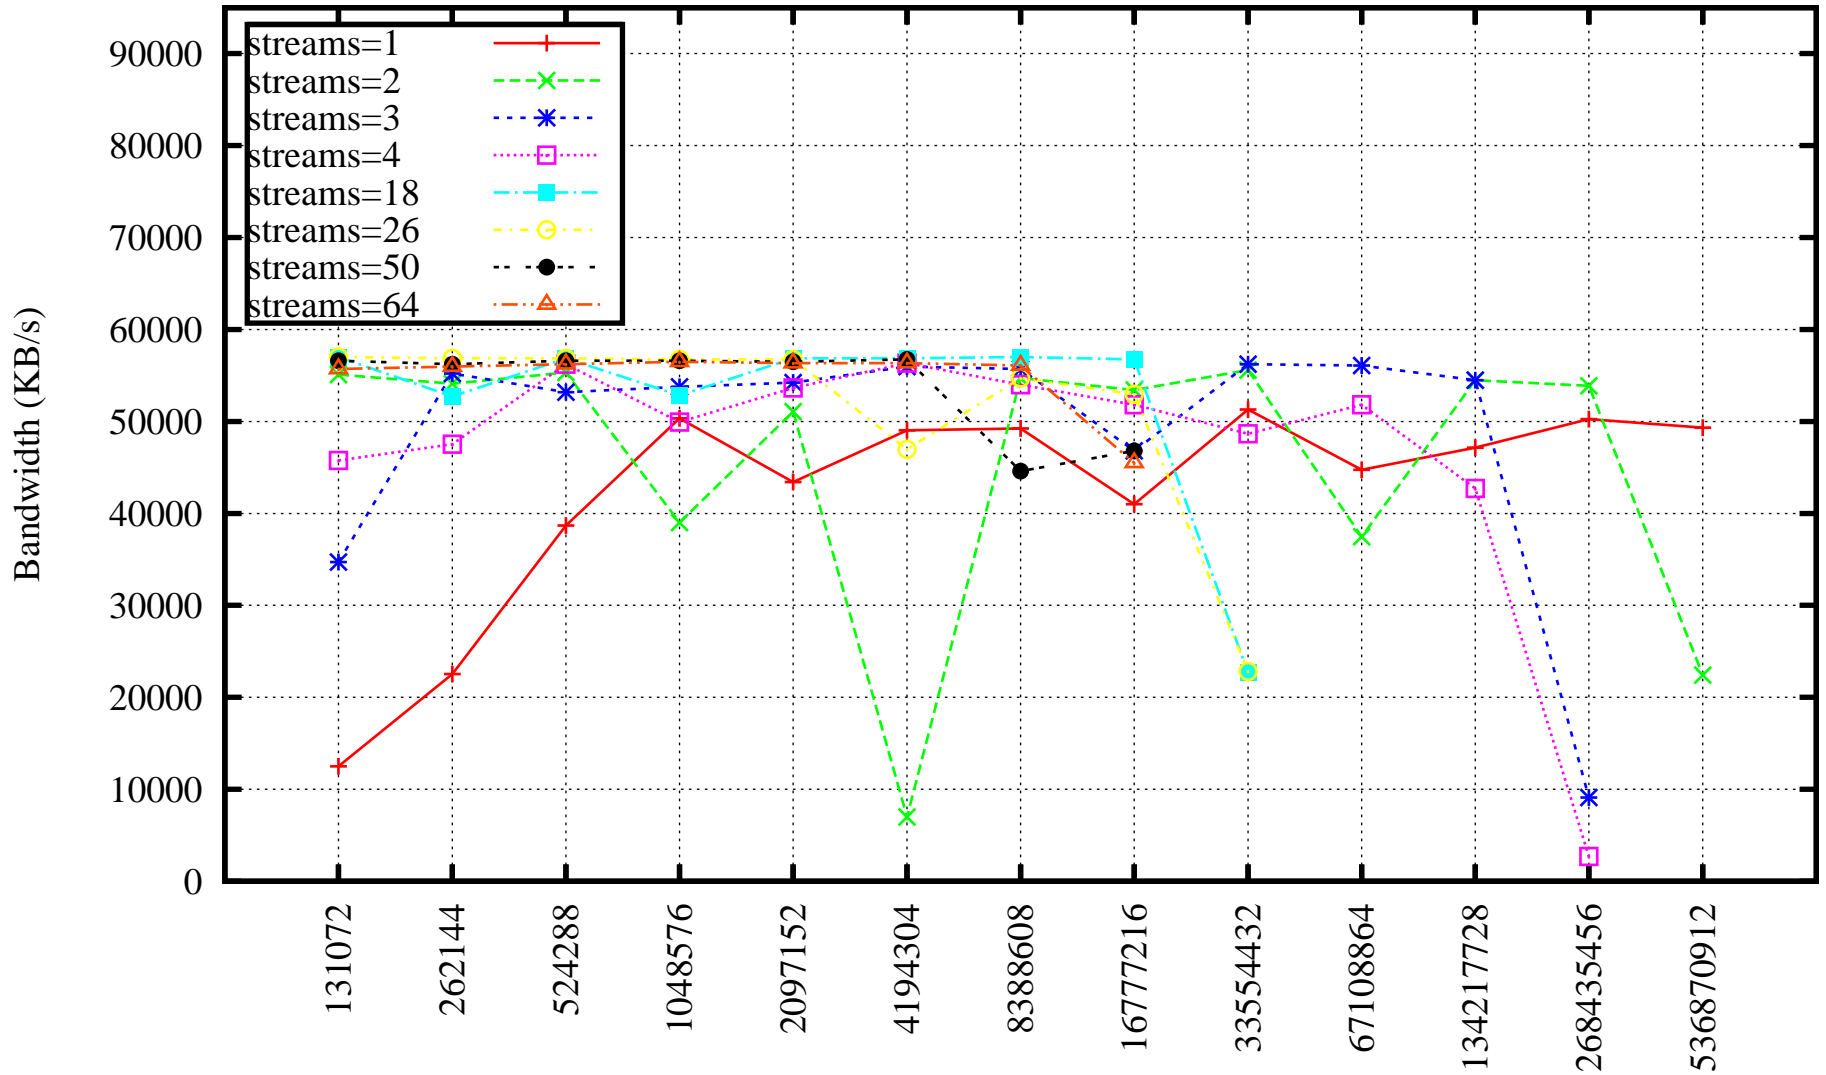

Data Transfer Speed. Data Size 25 GB. Different Number of Streams and TCP Window Size  
 FDT from ITMO to PNPI

TCP Window Size (B); [plotfile = "DataSpeed-25GB.fdt.itmo2pnpi.tcp.plot"]