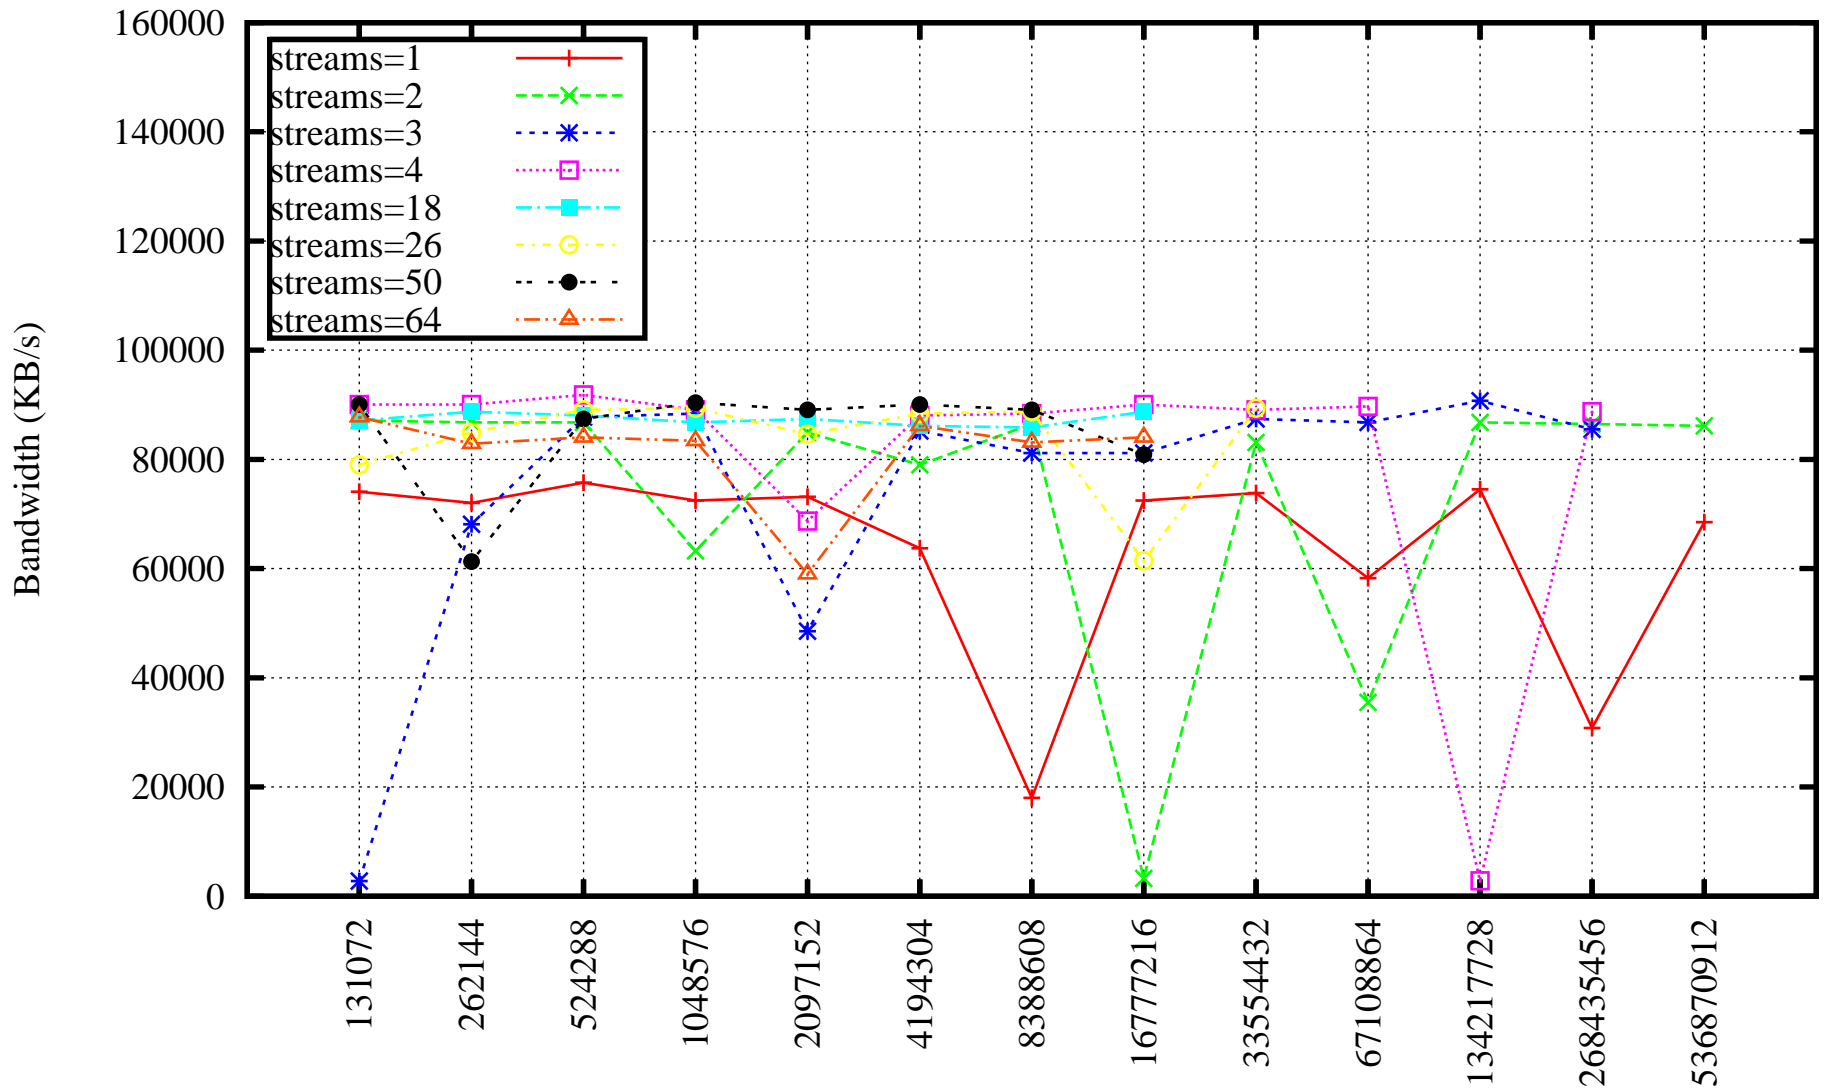

Data Transfer Speed. Data Size 25 GB. Different Number of Streams and TCP Window Size
 FDT from ITMO to JINR. 2014-11-29

TCP Window Size (B); [plotfile = "DataSpeed-25GB.fdt.itmo2jinr.tcp.2014-11-29.plot"]