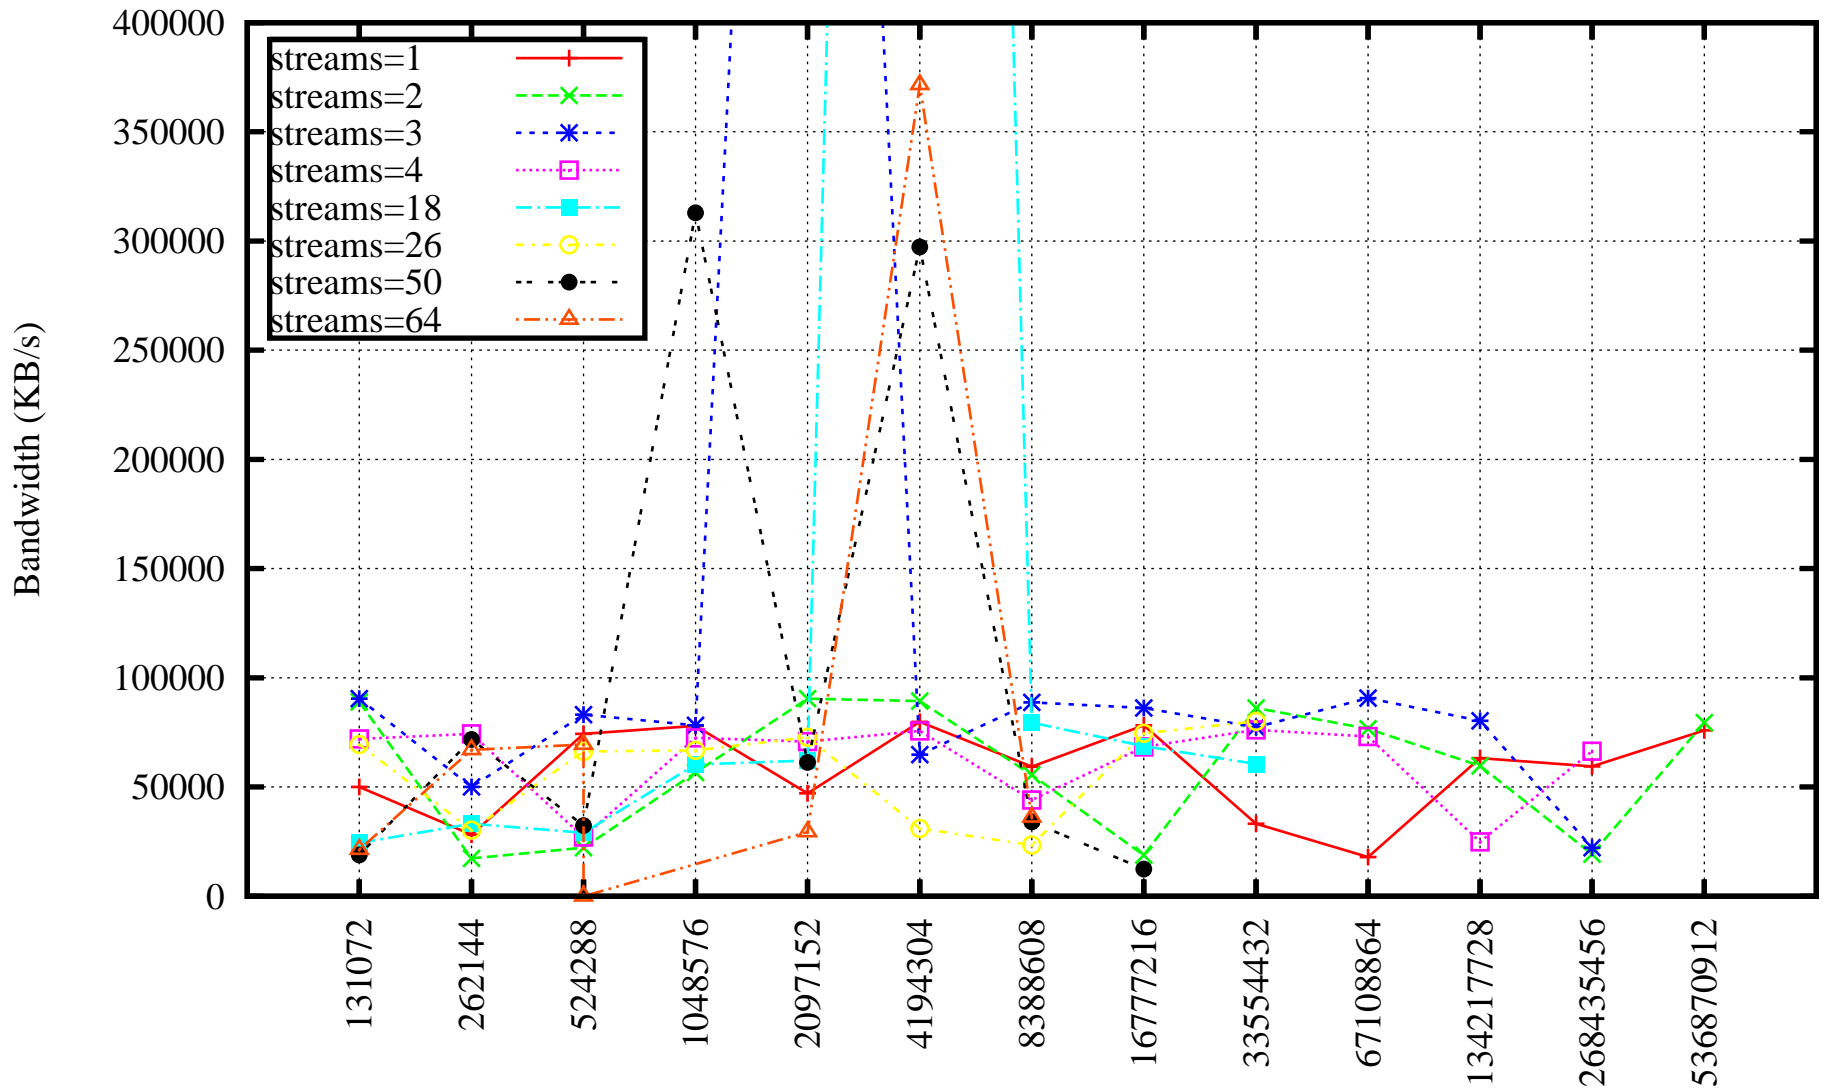

Data Transfer Speed. Data Size 25 GB. Different Number of Streams and TCP Window Size
 FDT from ITMO to JINR. 2014-11-27

TCP Window Size (B); [plotfile = "DataSpeed-25GB.fdt.itmo2jinr.tcp.2014-11-27.plot"]