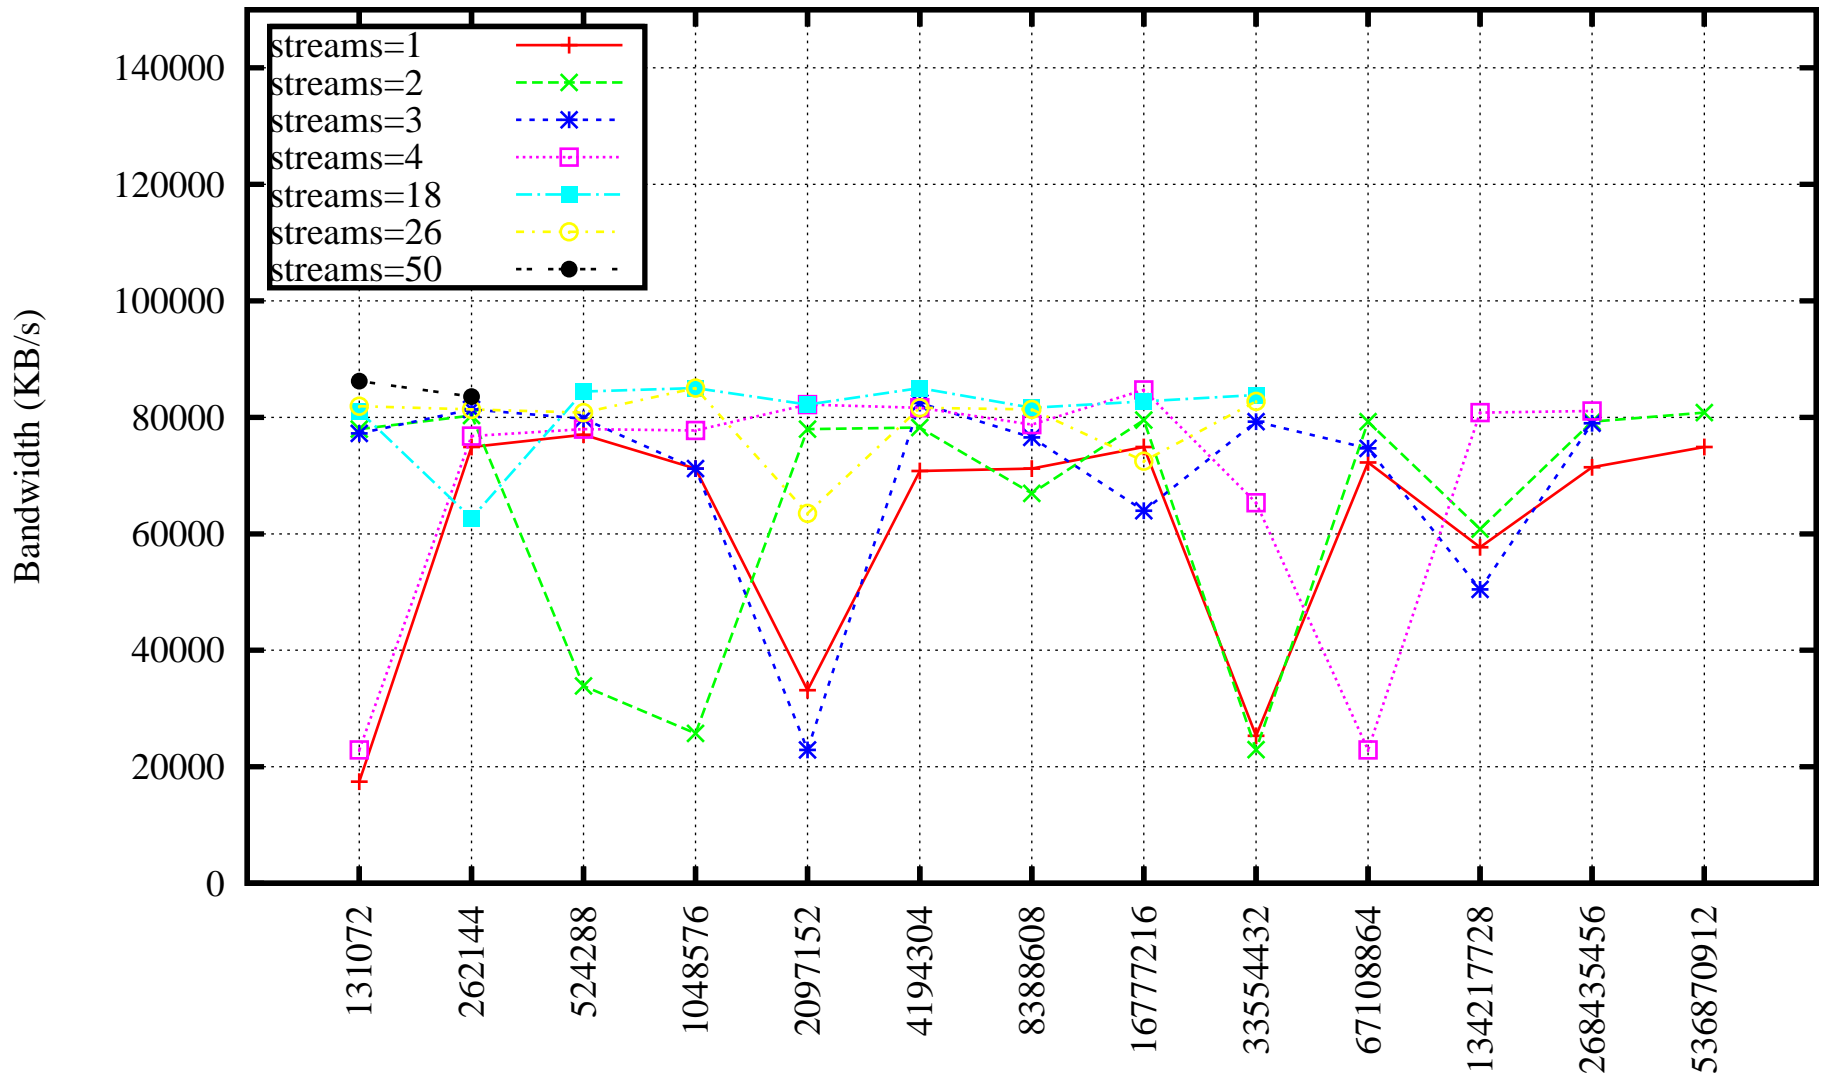

Data Transfer Speed. Data Size 25 GB. Different Number of Streams and TCP Window Size
FDT from ITMO to JINR. 2014-11-23

TCP Window Size (B); [plotfile = "DataSpeed-25GB.fdt.itmo2jinr.tcp.2014-11-23.plot"]