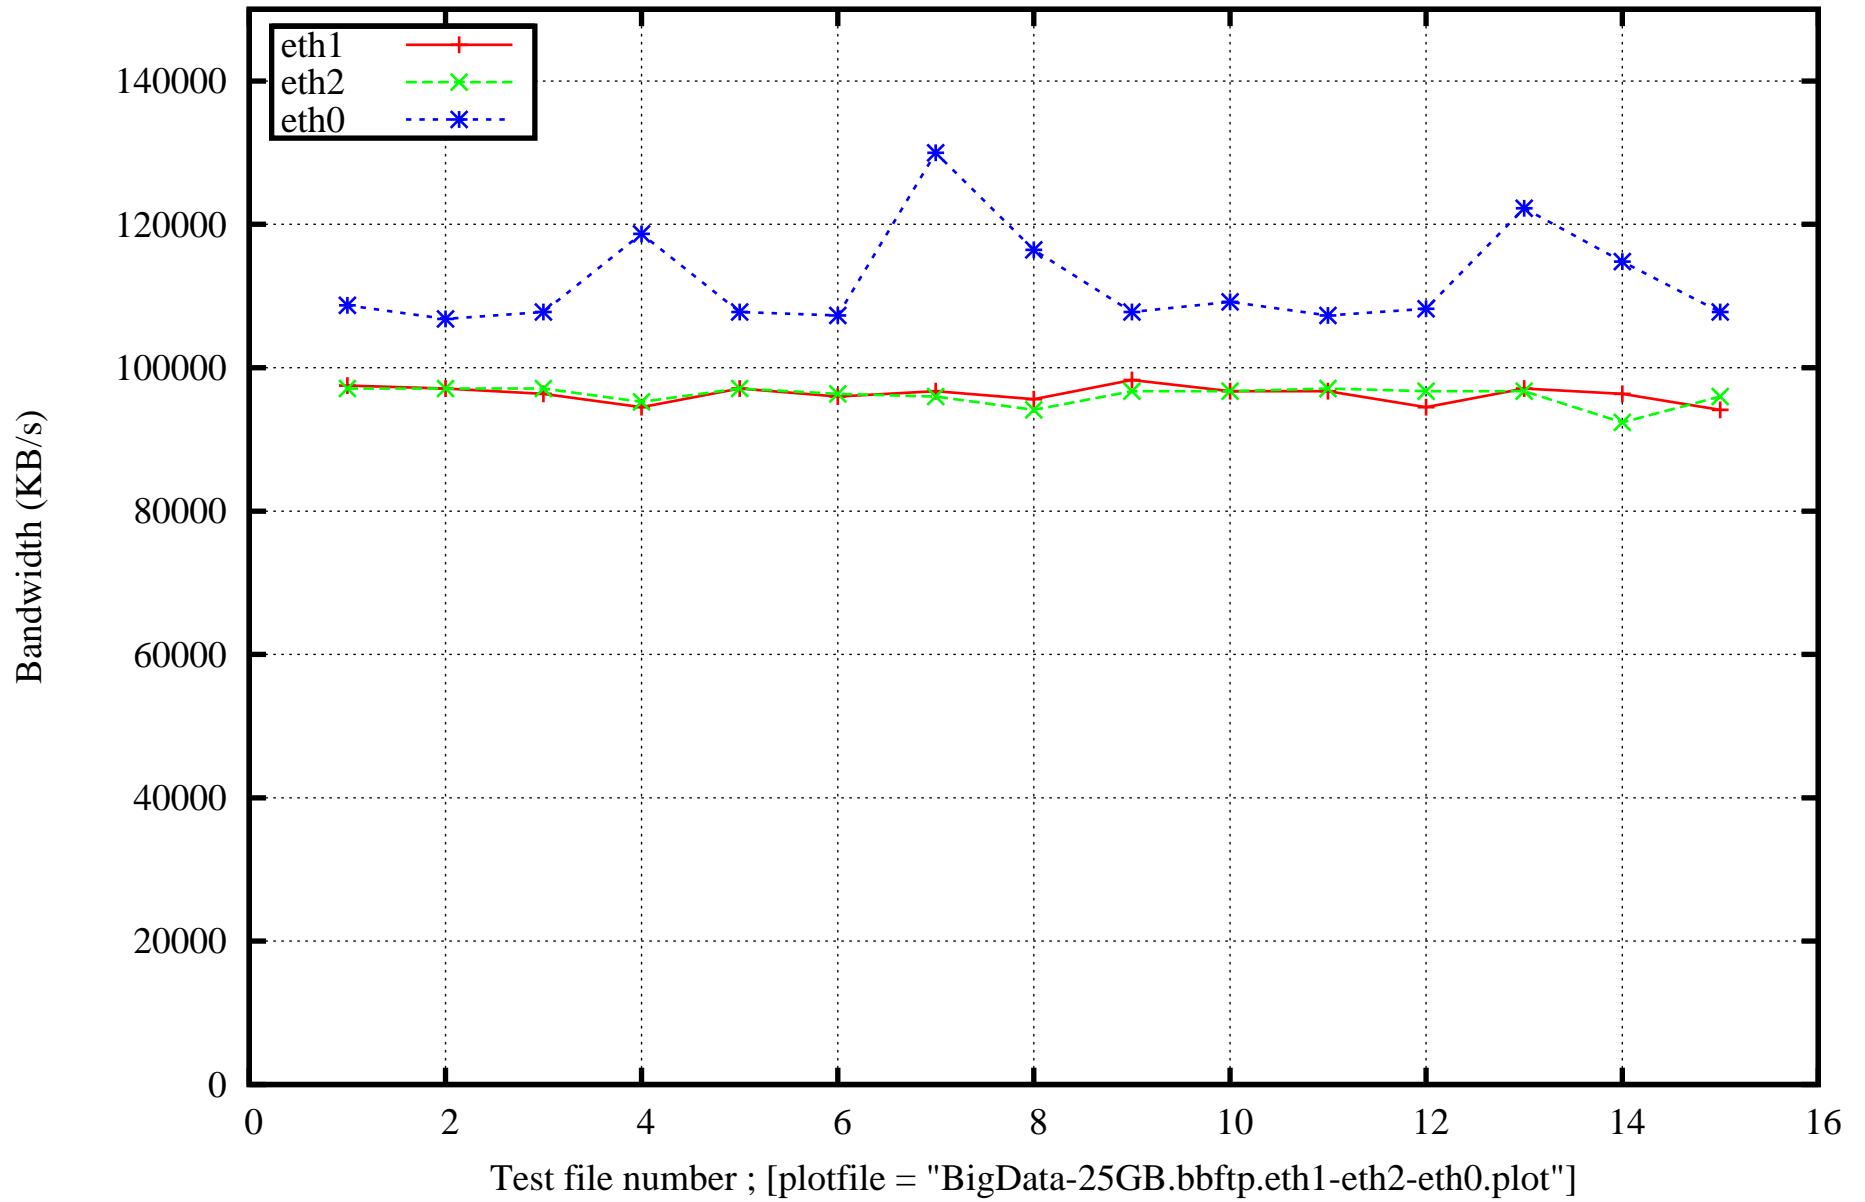

Data Transfer Speed. Data Size 25 GB. BBFTP. eth1 eth2 eth0

15/11/14 01:12