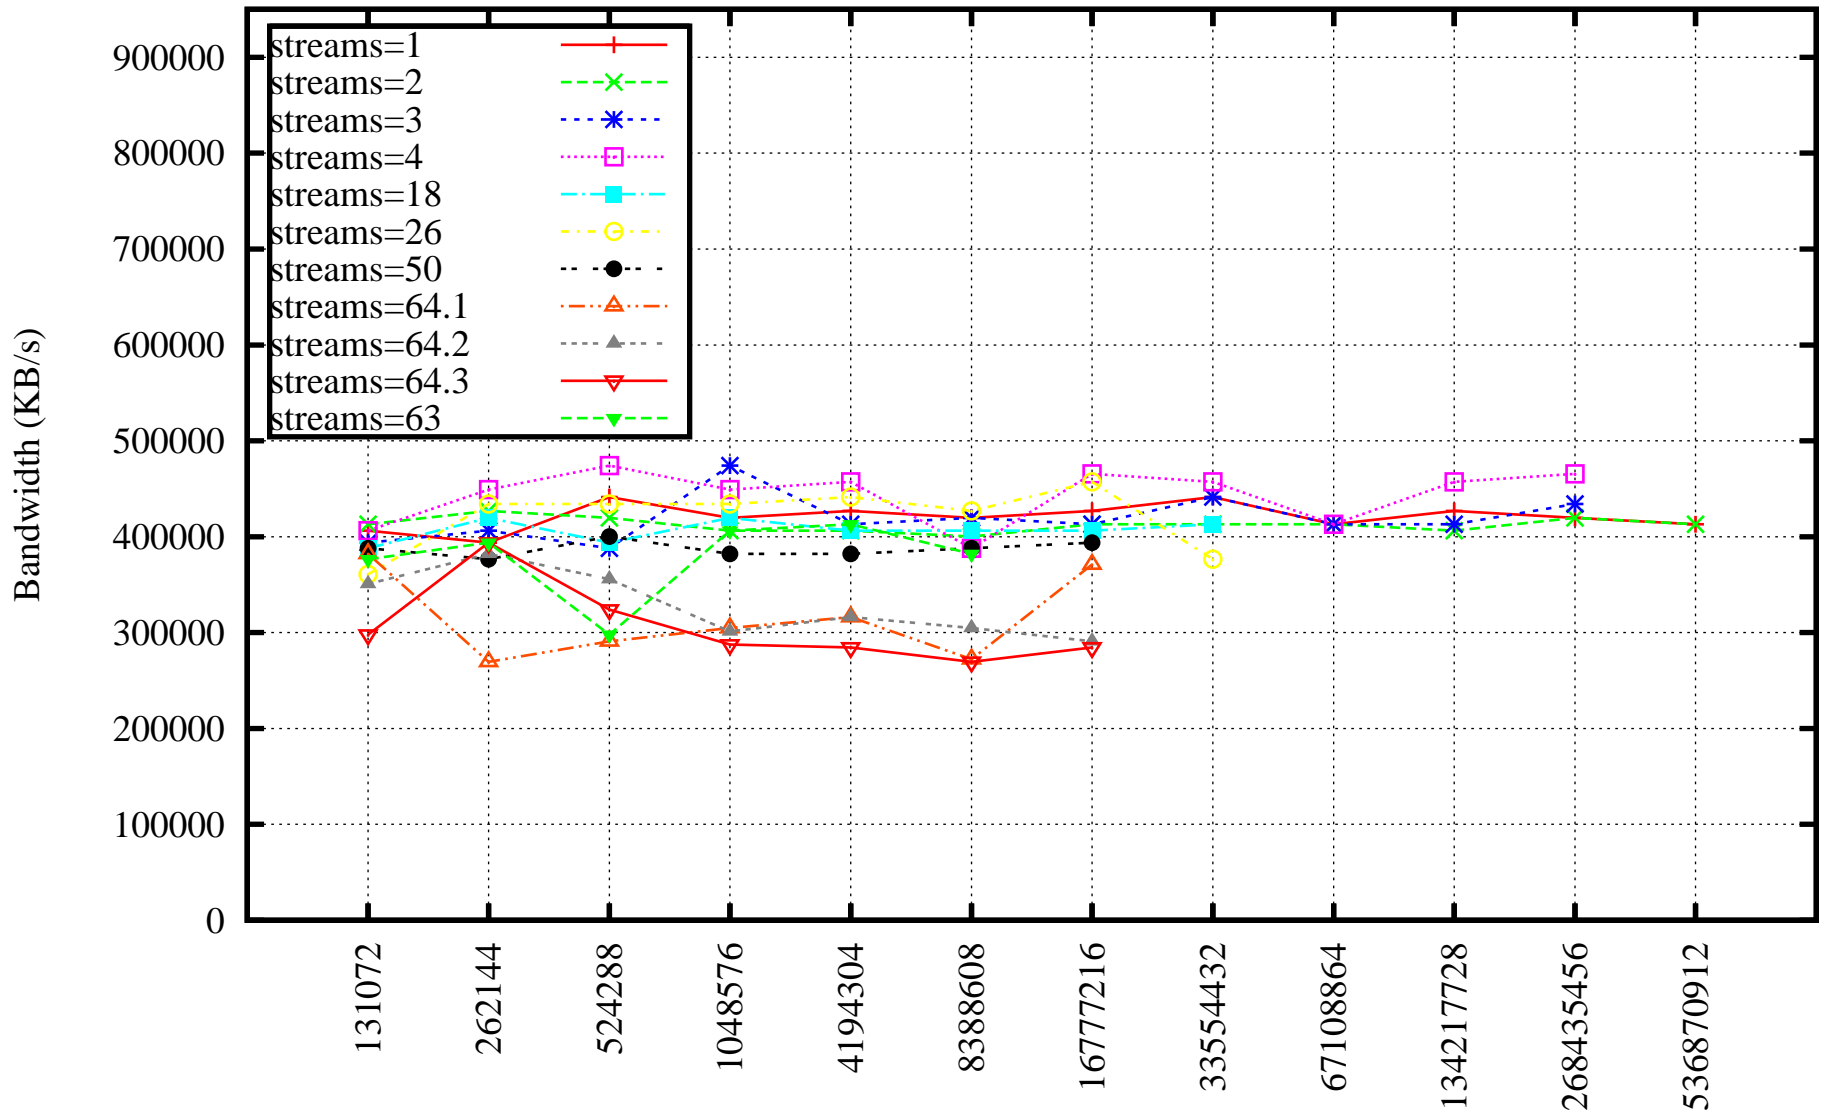

Data Transfer Speed. Data Size 25 GB. Different Number of Streams and TCP Window Size

TCP Window Size; [plotfile = "BigData-25GB.to_dev_null.plot"]