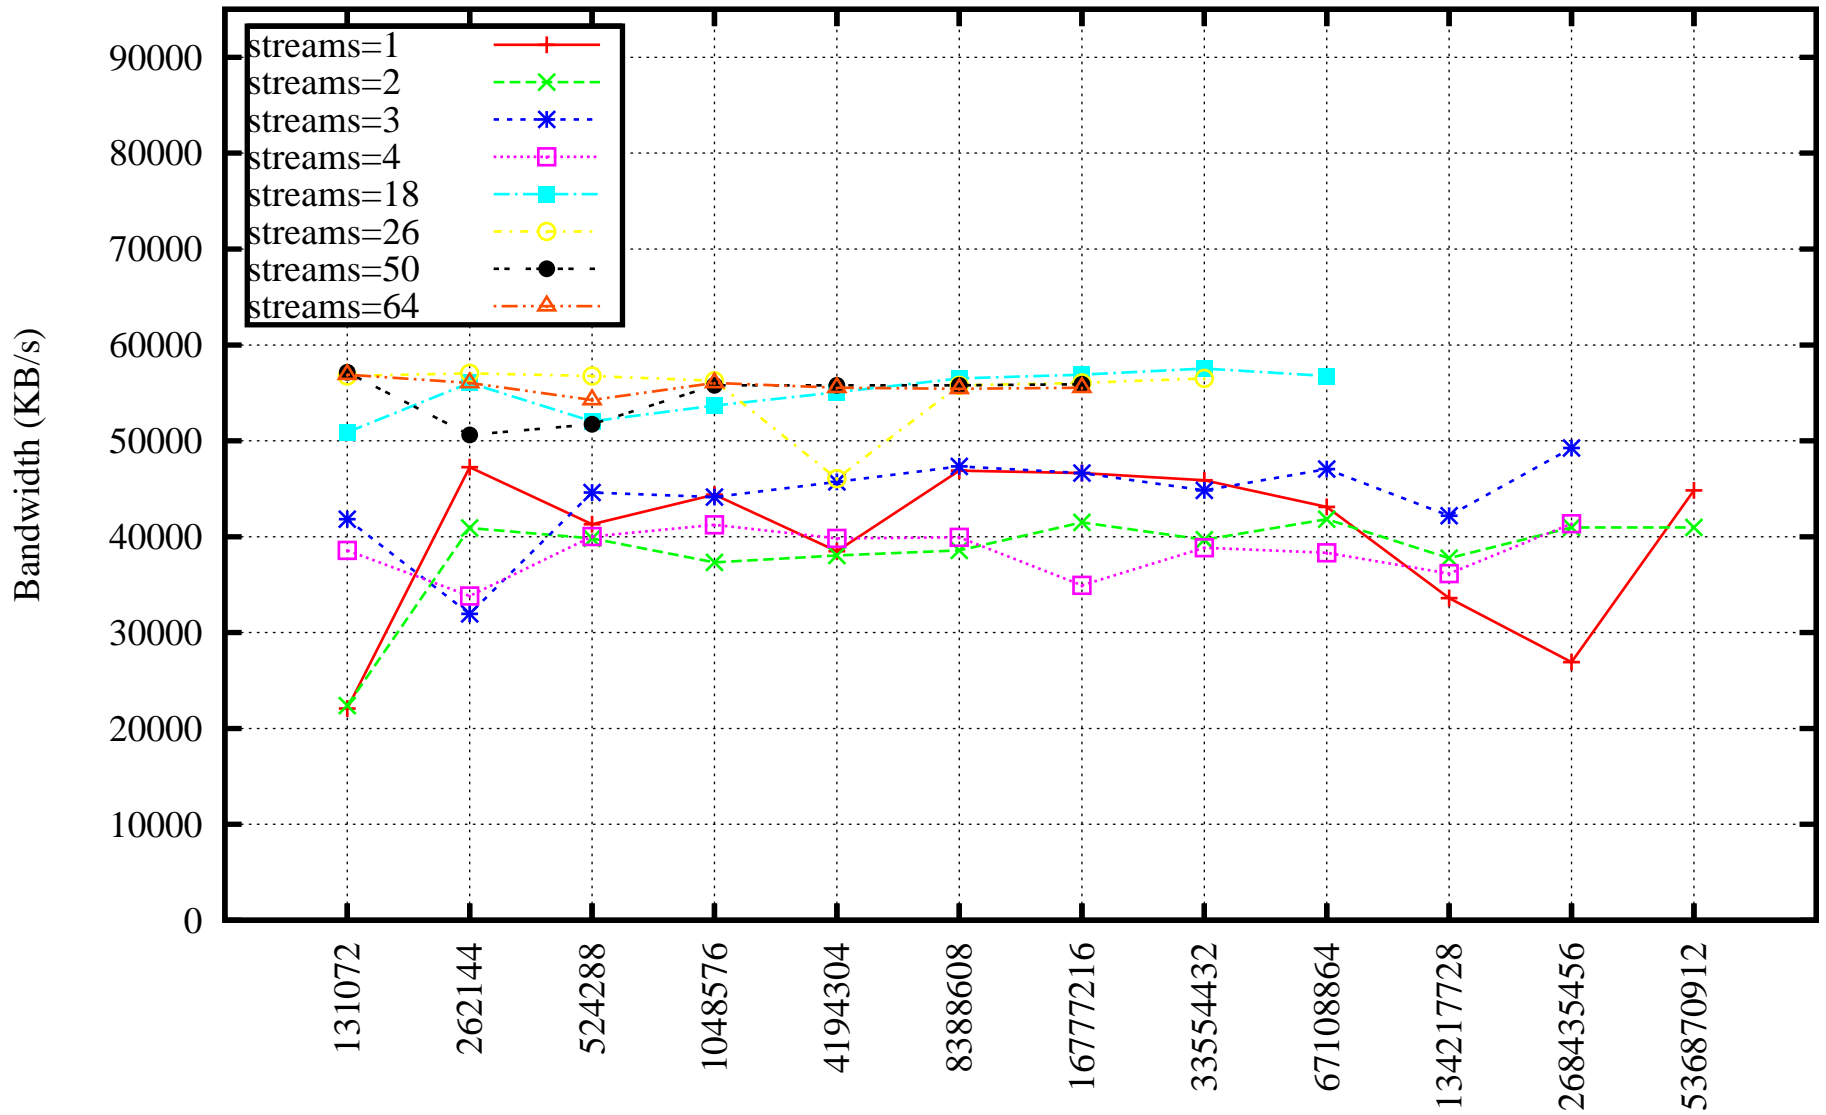

Data Transfer Speed. Data Size 25 GB. Different Number of Streams and TCP Window Size. ITMO to PNPI

TCP Window Size; [plotfile = "BigData-25GB.pnpi.to_dev_null.plot"]