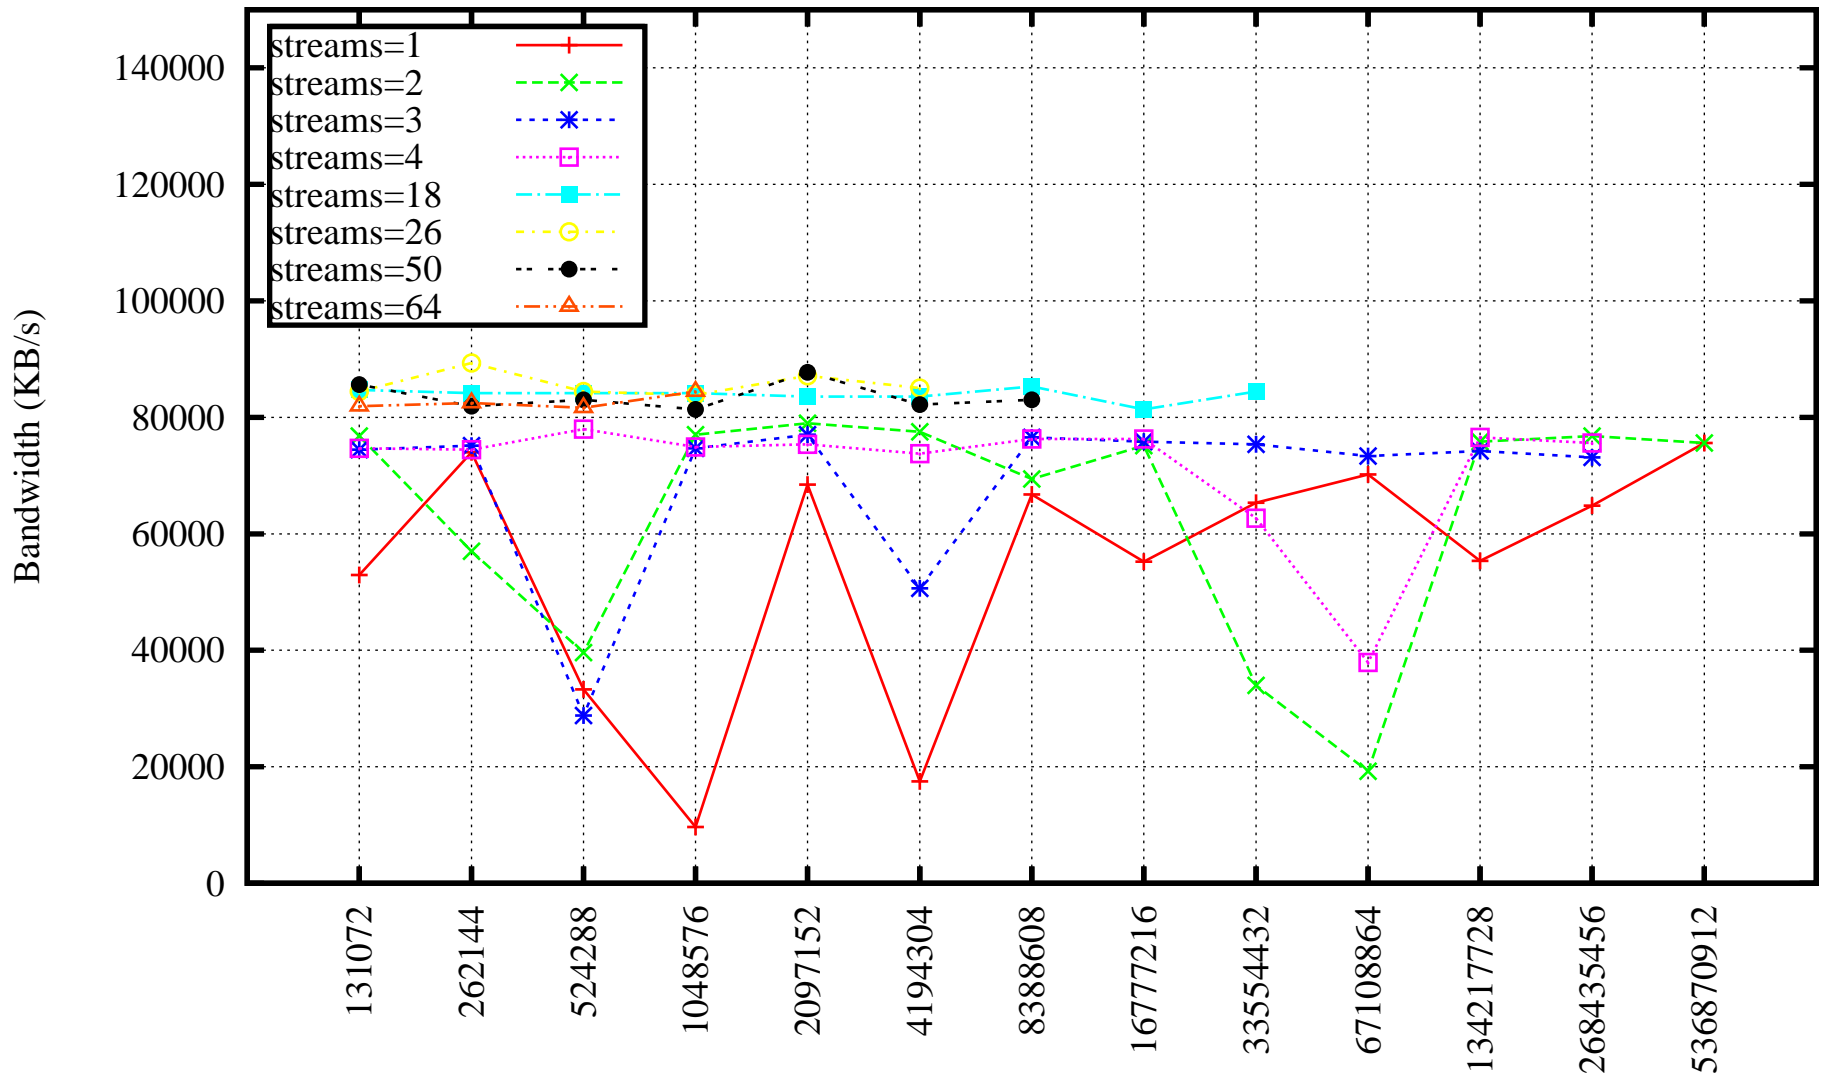

Data Transfer Speed. Data Size 25 GB. Different Number of Streams and TCP Window Size
BBCP from ITMO to JINR

TCP Window Size (B); [plotfile = "DataSpeed-25GB.bbcpr.itmo2jinr.tcp.plot"]