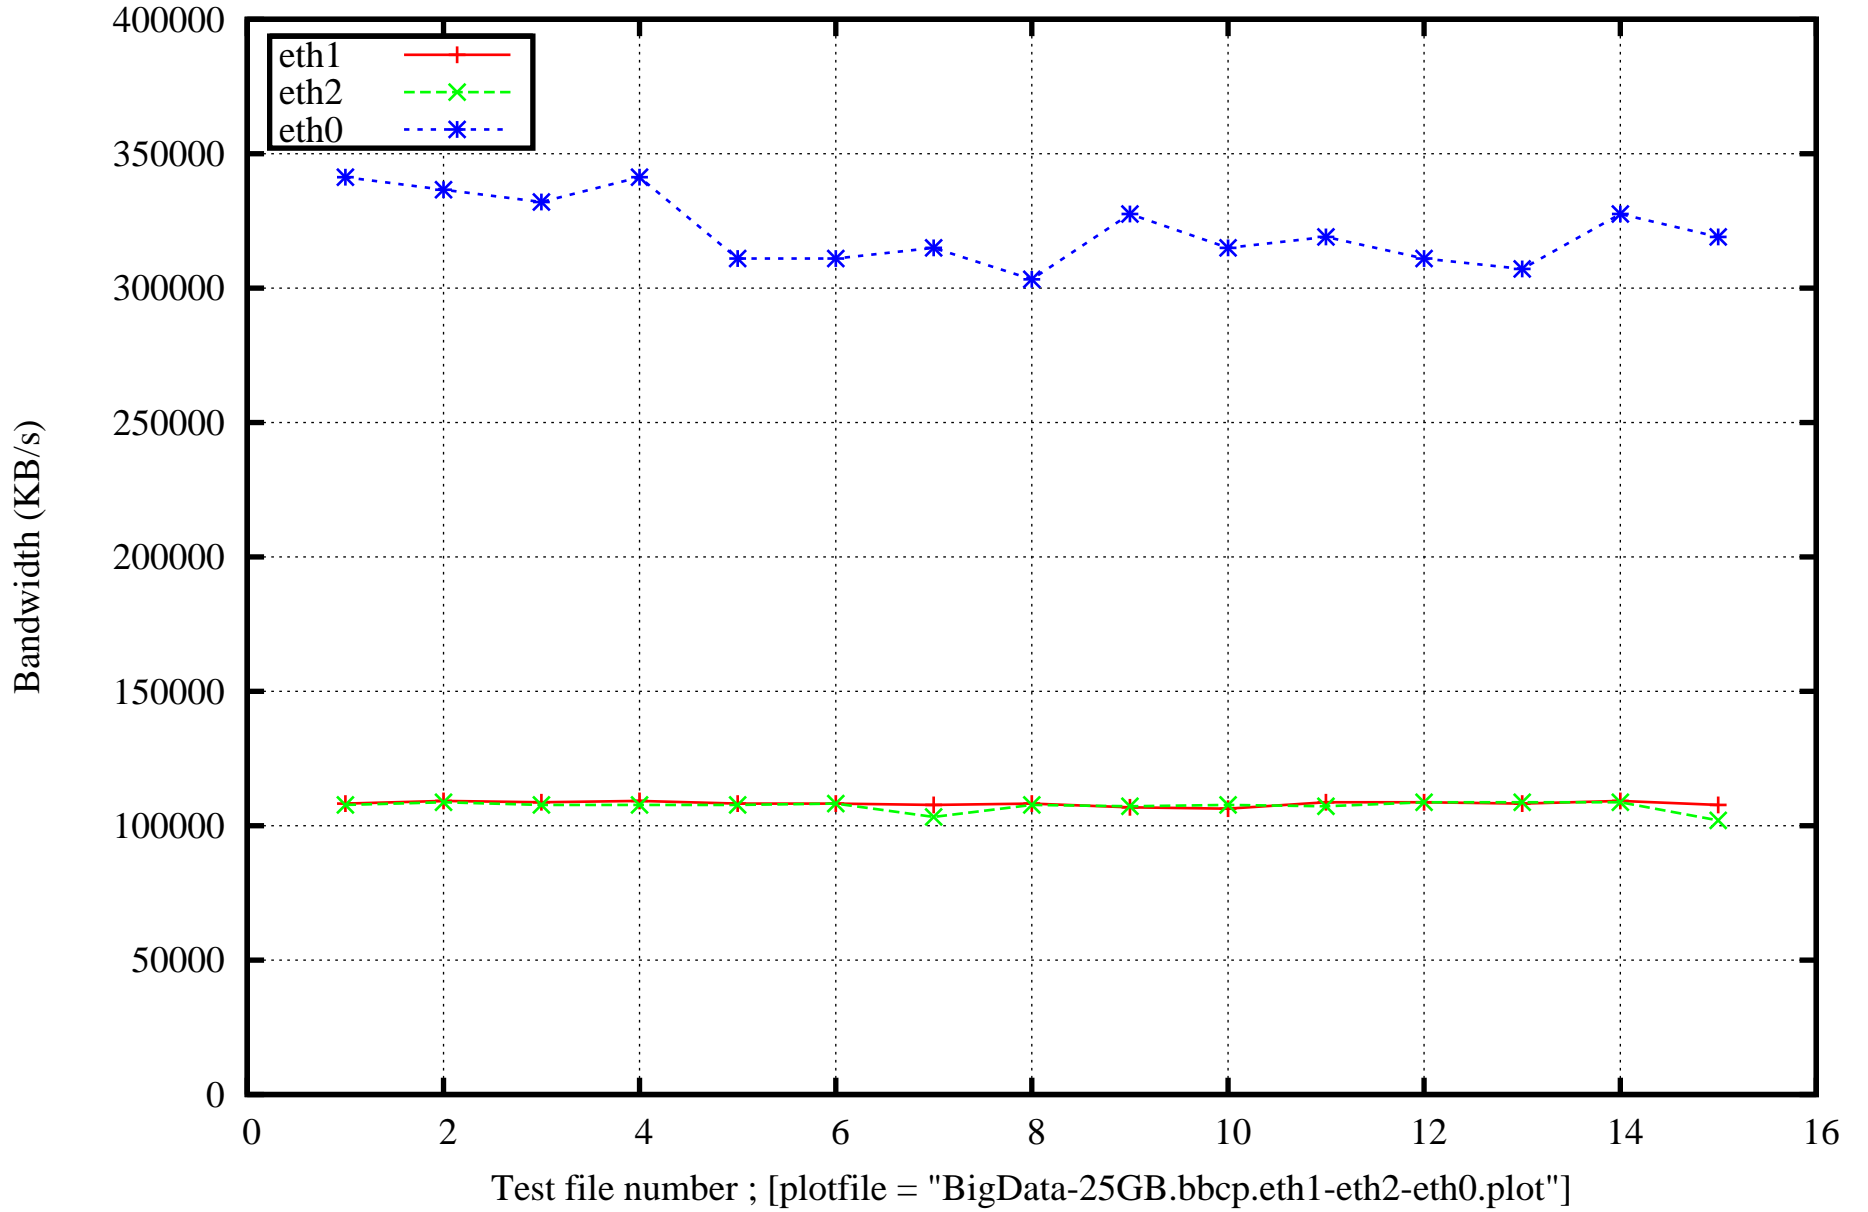

Data Transfer Speed. Data Size 25 GB. BBCP

08/11/14 14:54